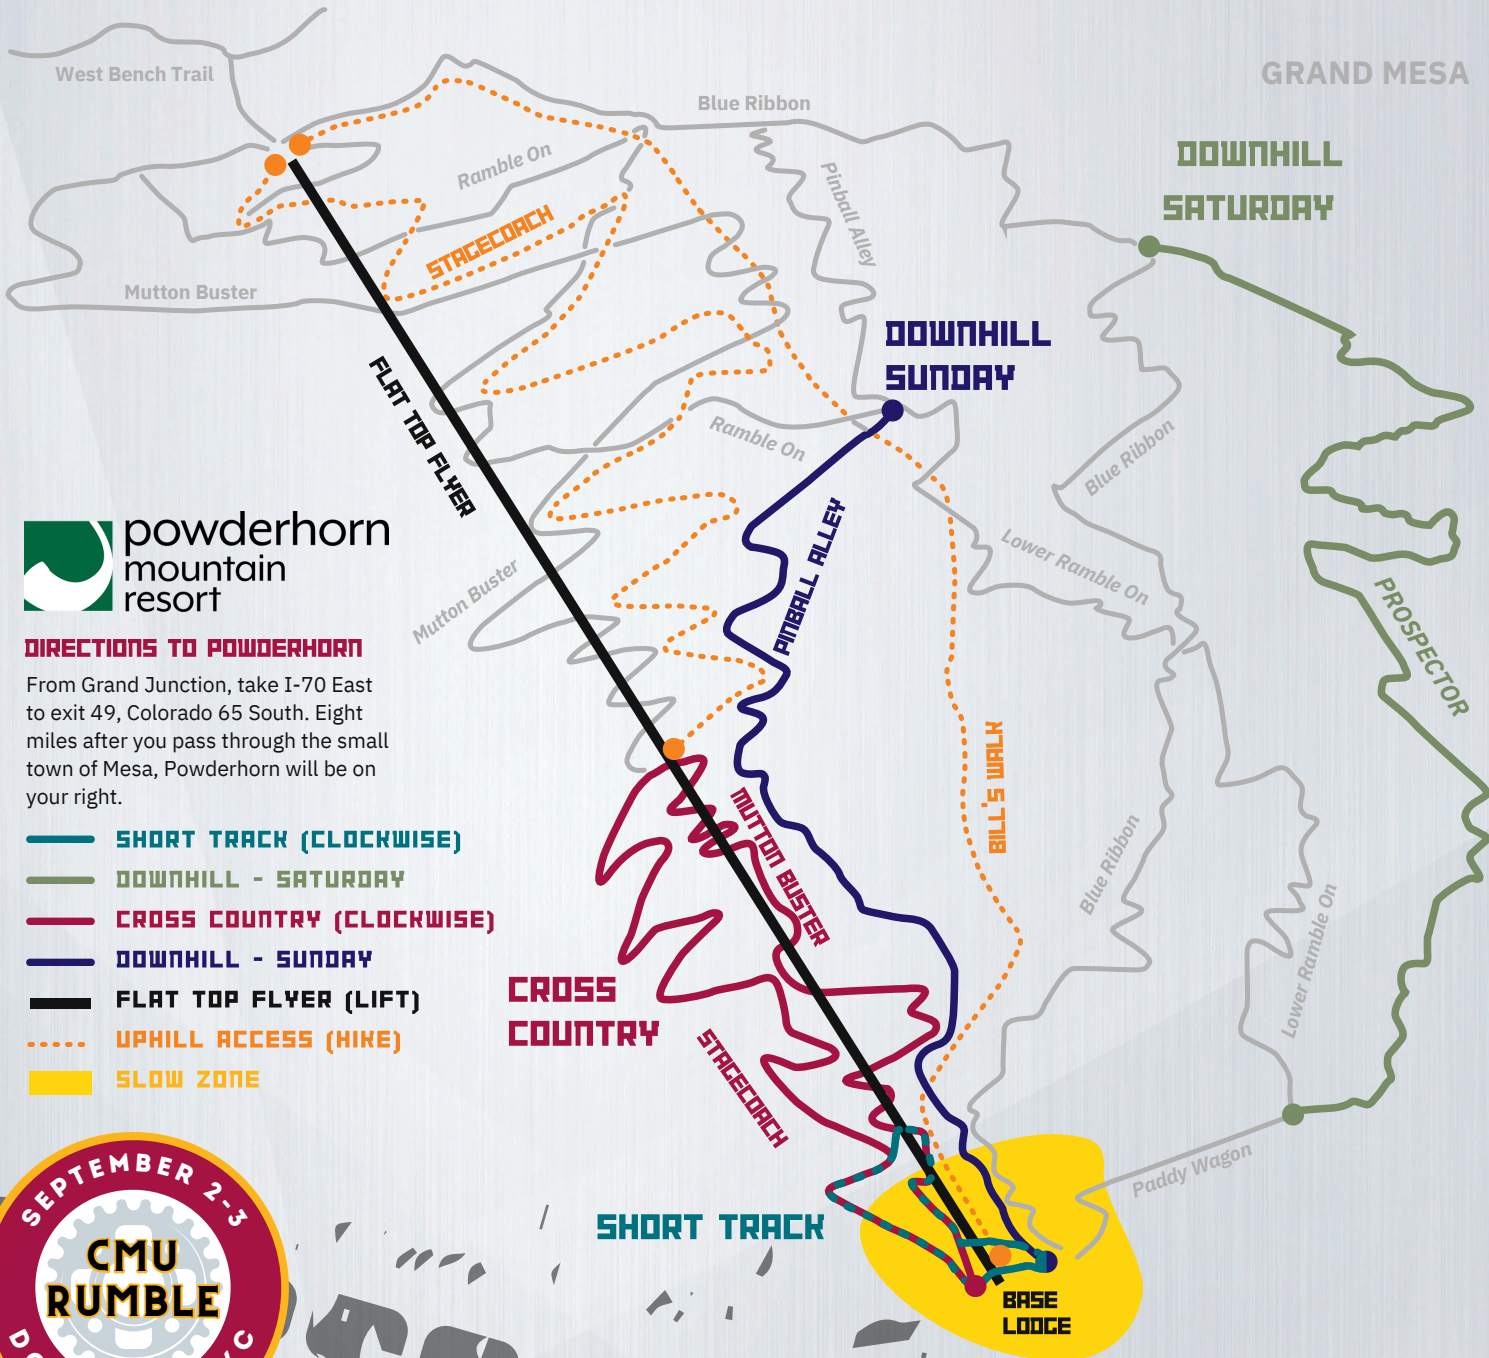

DIRECTIONS TO POWDERHORN

From Grand Junction, take I-70 East to exit 49, Colorado 65 South. Eight miles after you pass through the small town of Mesa, Powderhorn will be on your right.

- **SHORT TRACK (CLOCKWISE)**
- **DOWNHILL - SATURDAY**
- **CROSS COUNTRY (CLOCKWISE)**
- **DOWNHILL - SUNDAY**
- **FLAT TOP FLYER (LIFT)**
- - - - **UPHILL ACCESS (HIKE)**
- **SLOW ZONE**